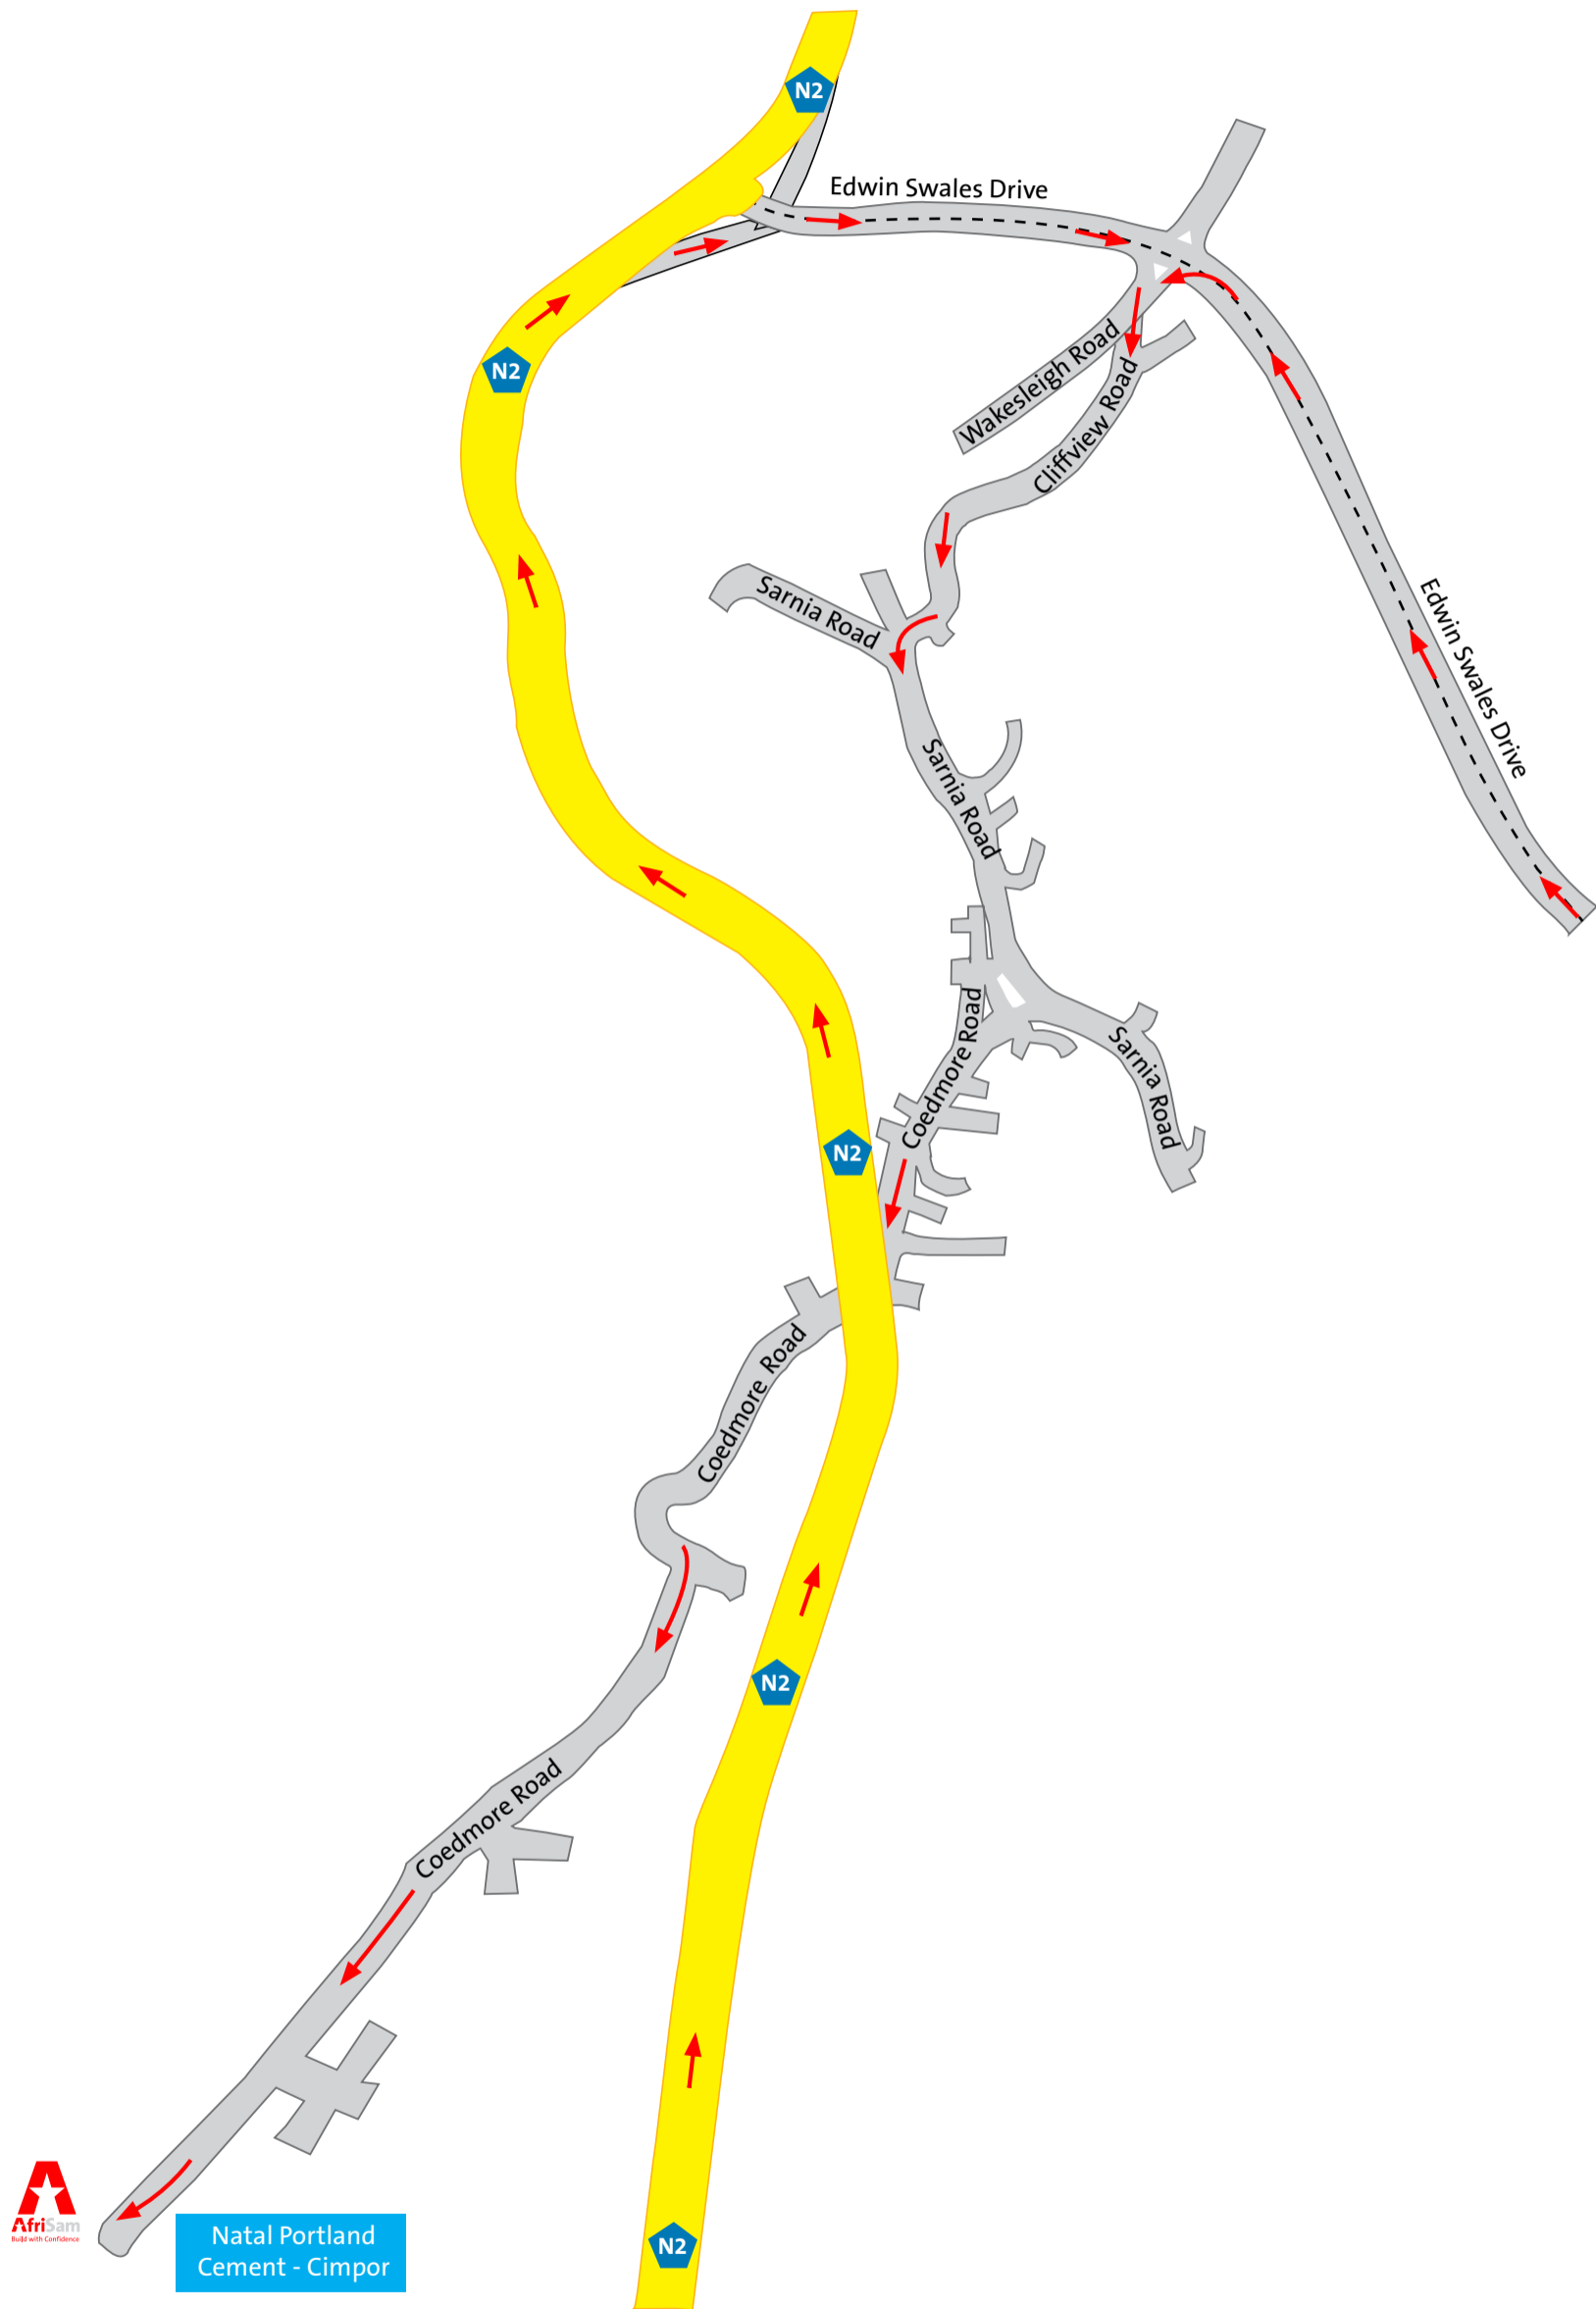

AGGREGATE & READYMIX COEDMORE AND AREA OFFICE MAP

AfriSam Aggregate & Readymix Coedmore, 200 Coedmore Road, Bellair, 4094, KwaZulu Natal

Tel: 031 460 9000

GPS Coordinates: S29 54 15.5 E30 56 57.1