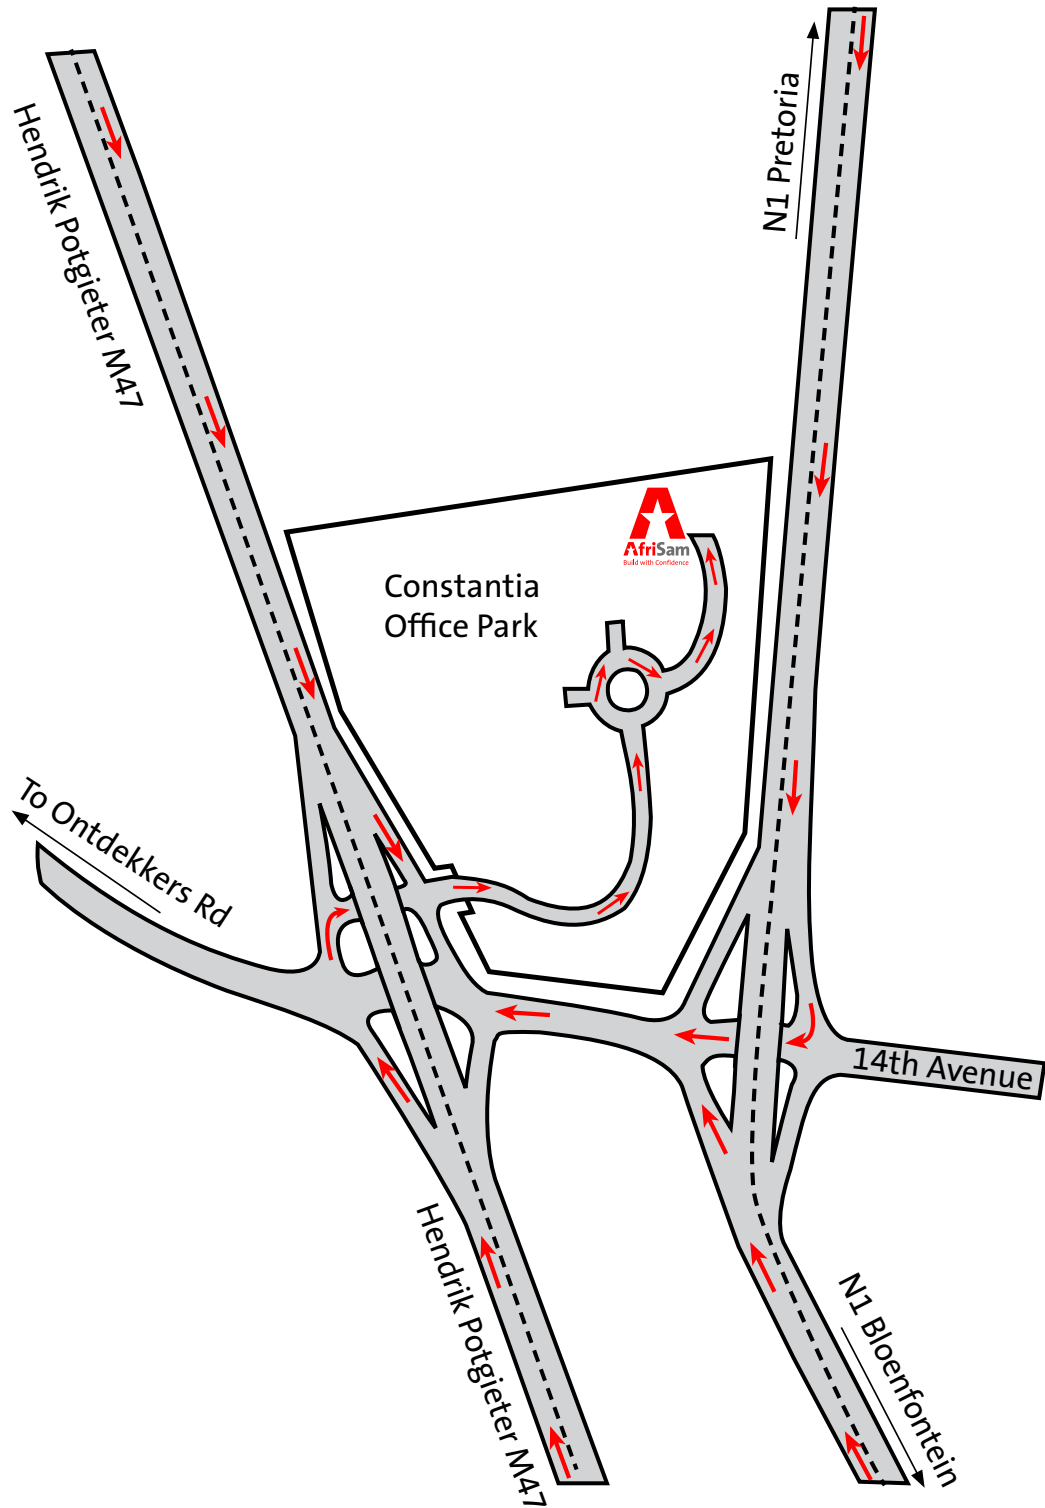

SHARED SERVICES CENTRE (SSC) MAP

AfriSam Shared Services Centre (SSC), Constantia Office Park,
Cnr 14th Avenue & Hendrik Potgieter Road, Weltevredenpark

Tel: 011 670 5500

GPS Coordinates: S26 08 42.7 E27 55 44.9