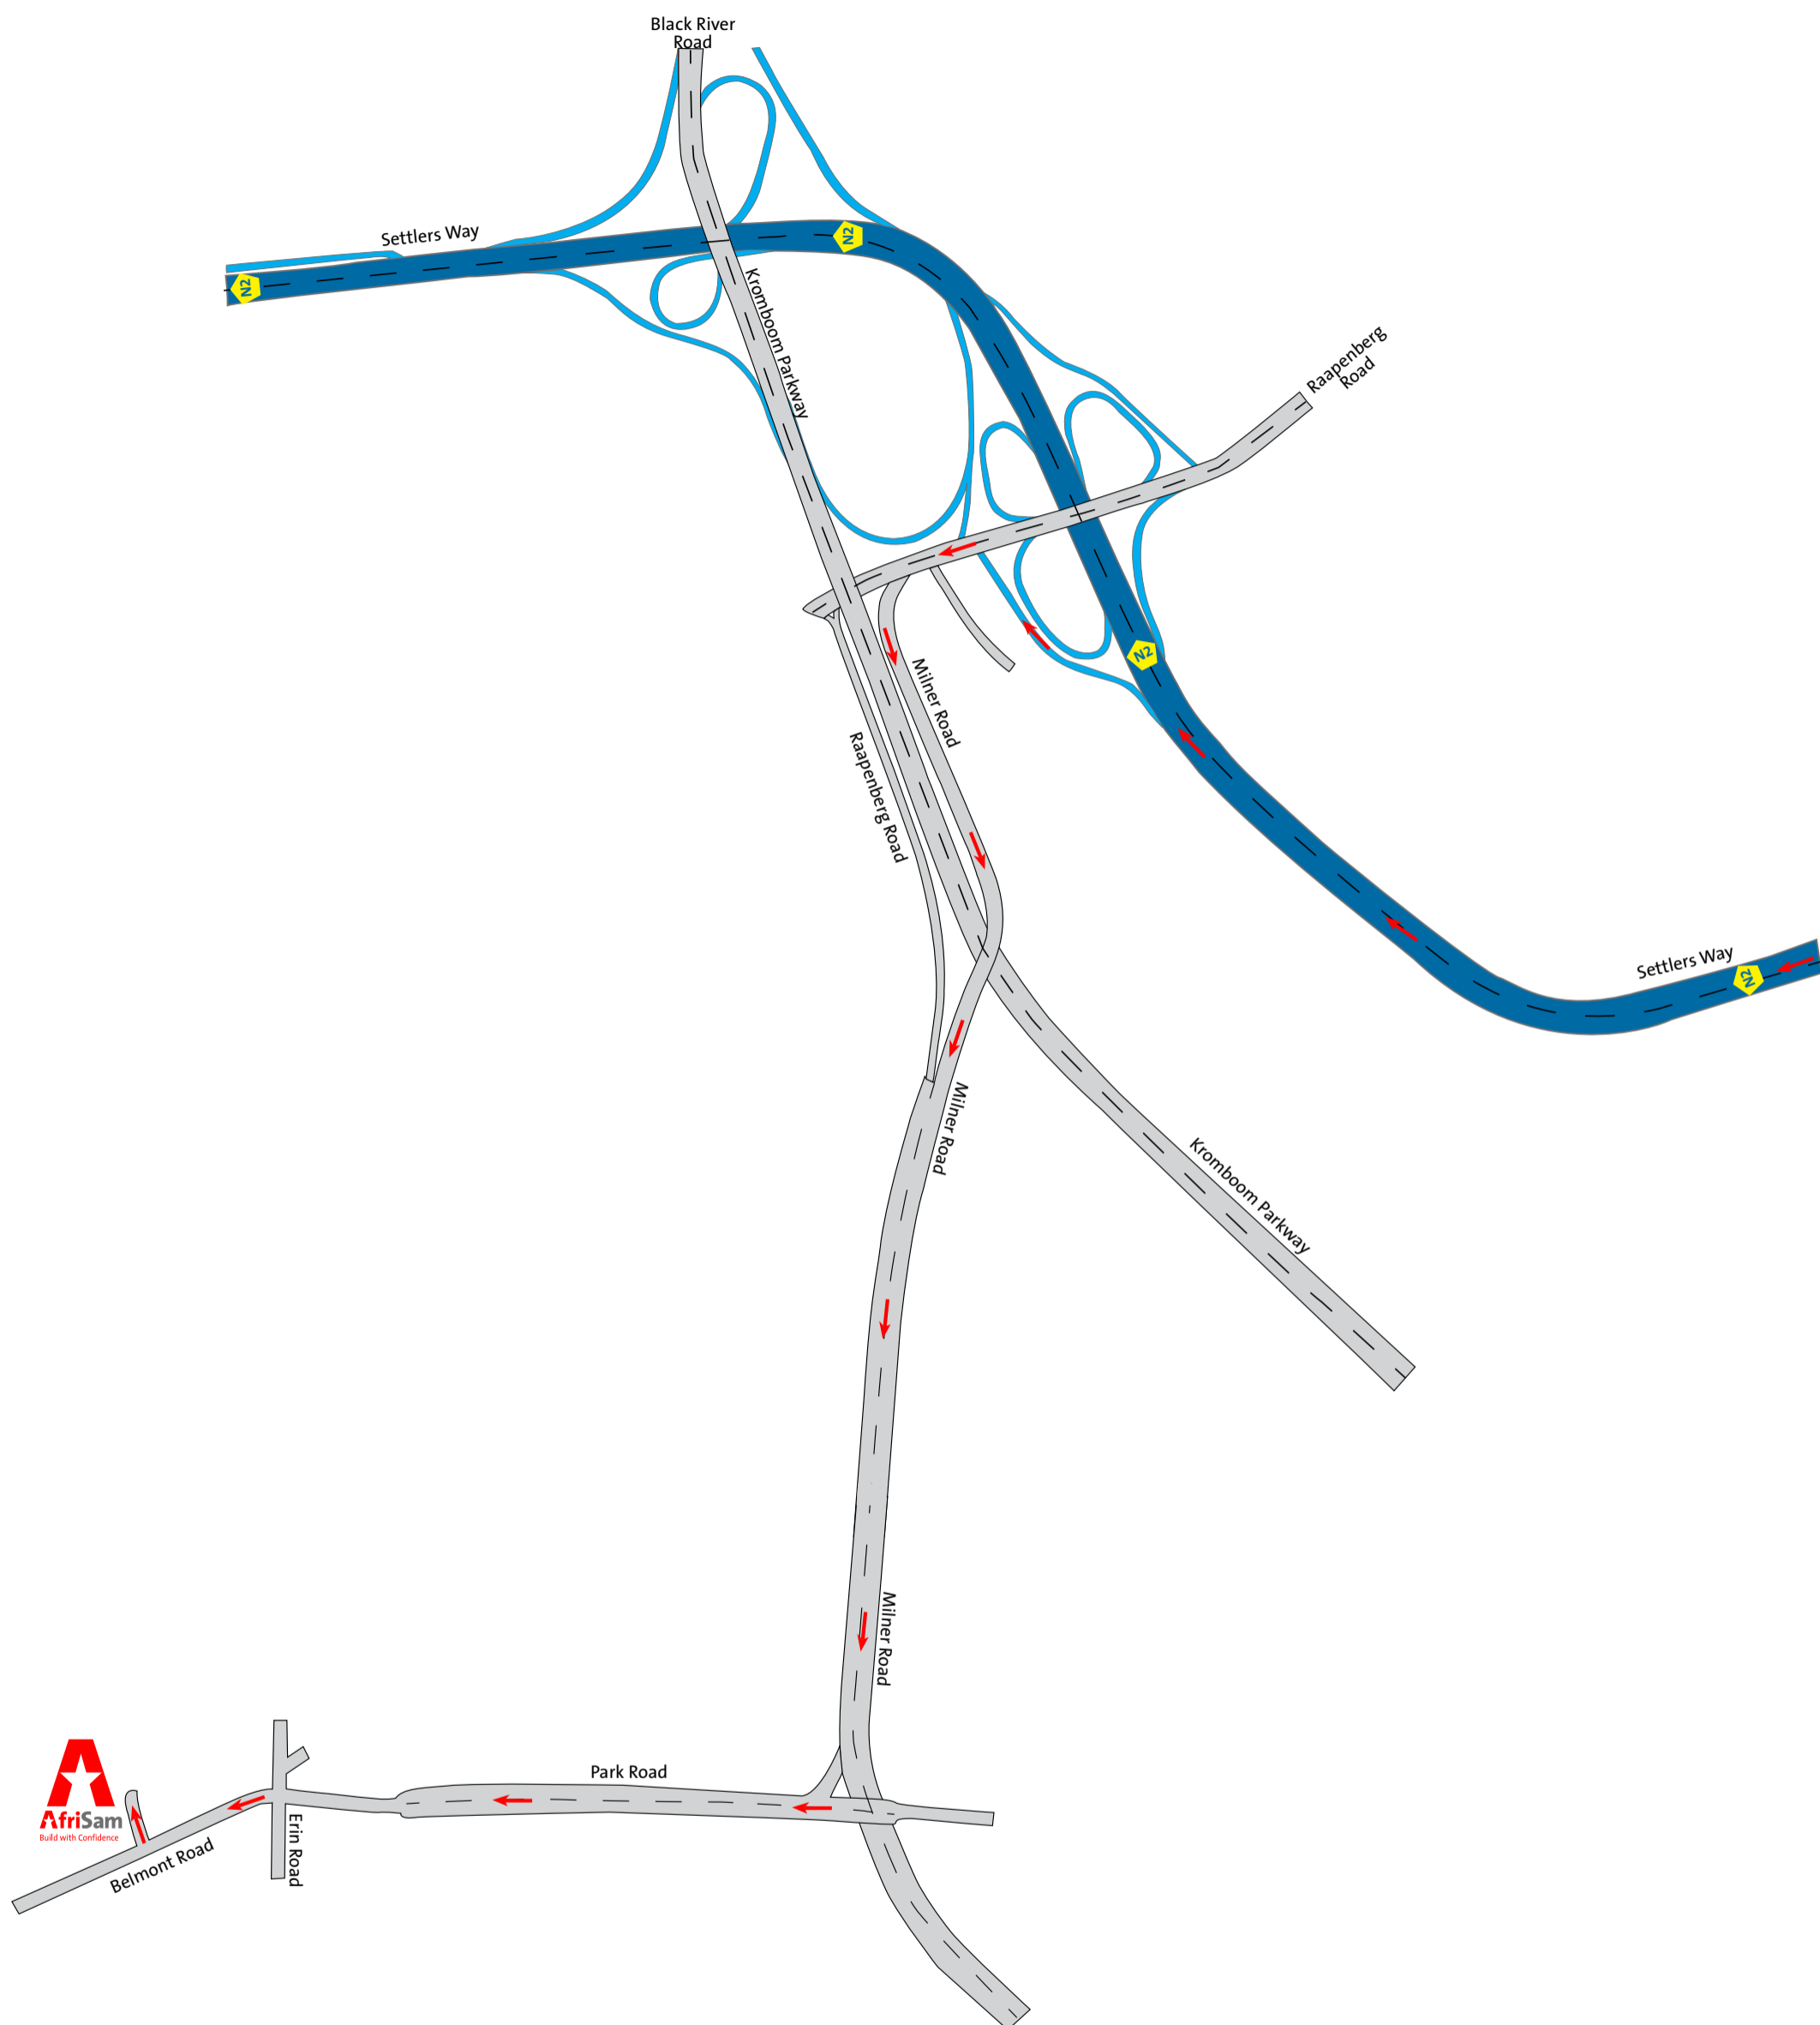

# WESTERN CAPE REGIONAL SERVICE CENTRE MAP

Western Cape Regional Services Centre, Tannery Park  
21 Belmont Road, RONDEBOSCH, 7700

TEL: 021 659 3100

GPS Coordinates: S33 57 37.1 E18 28 23.7