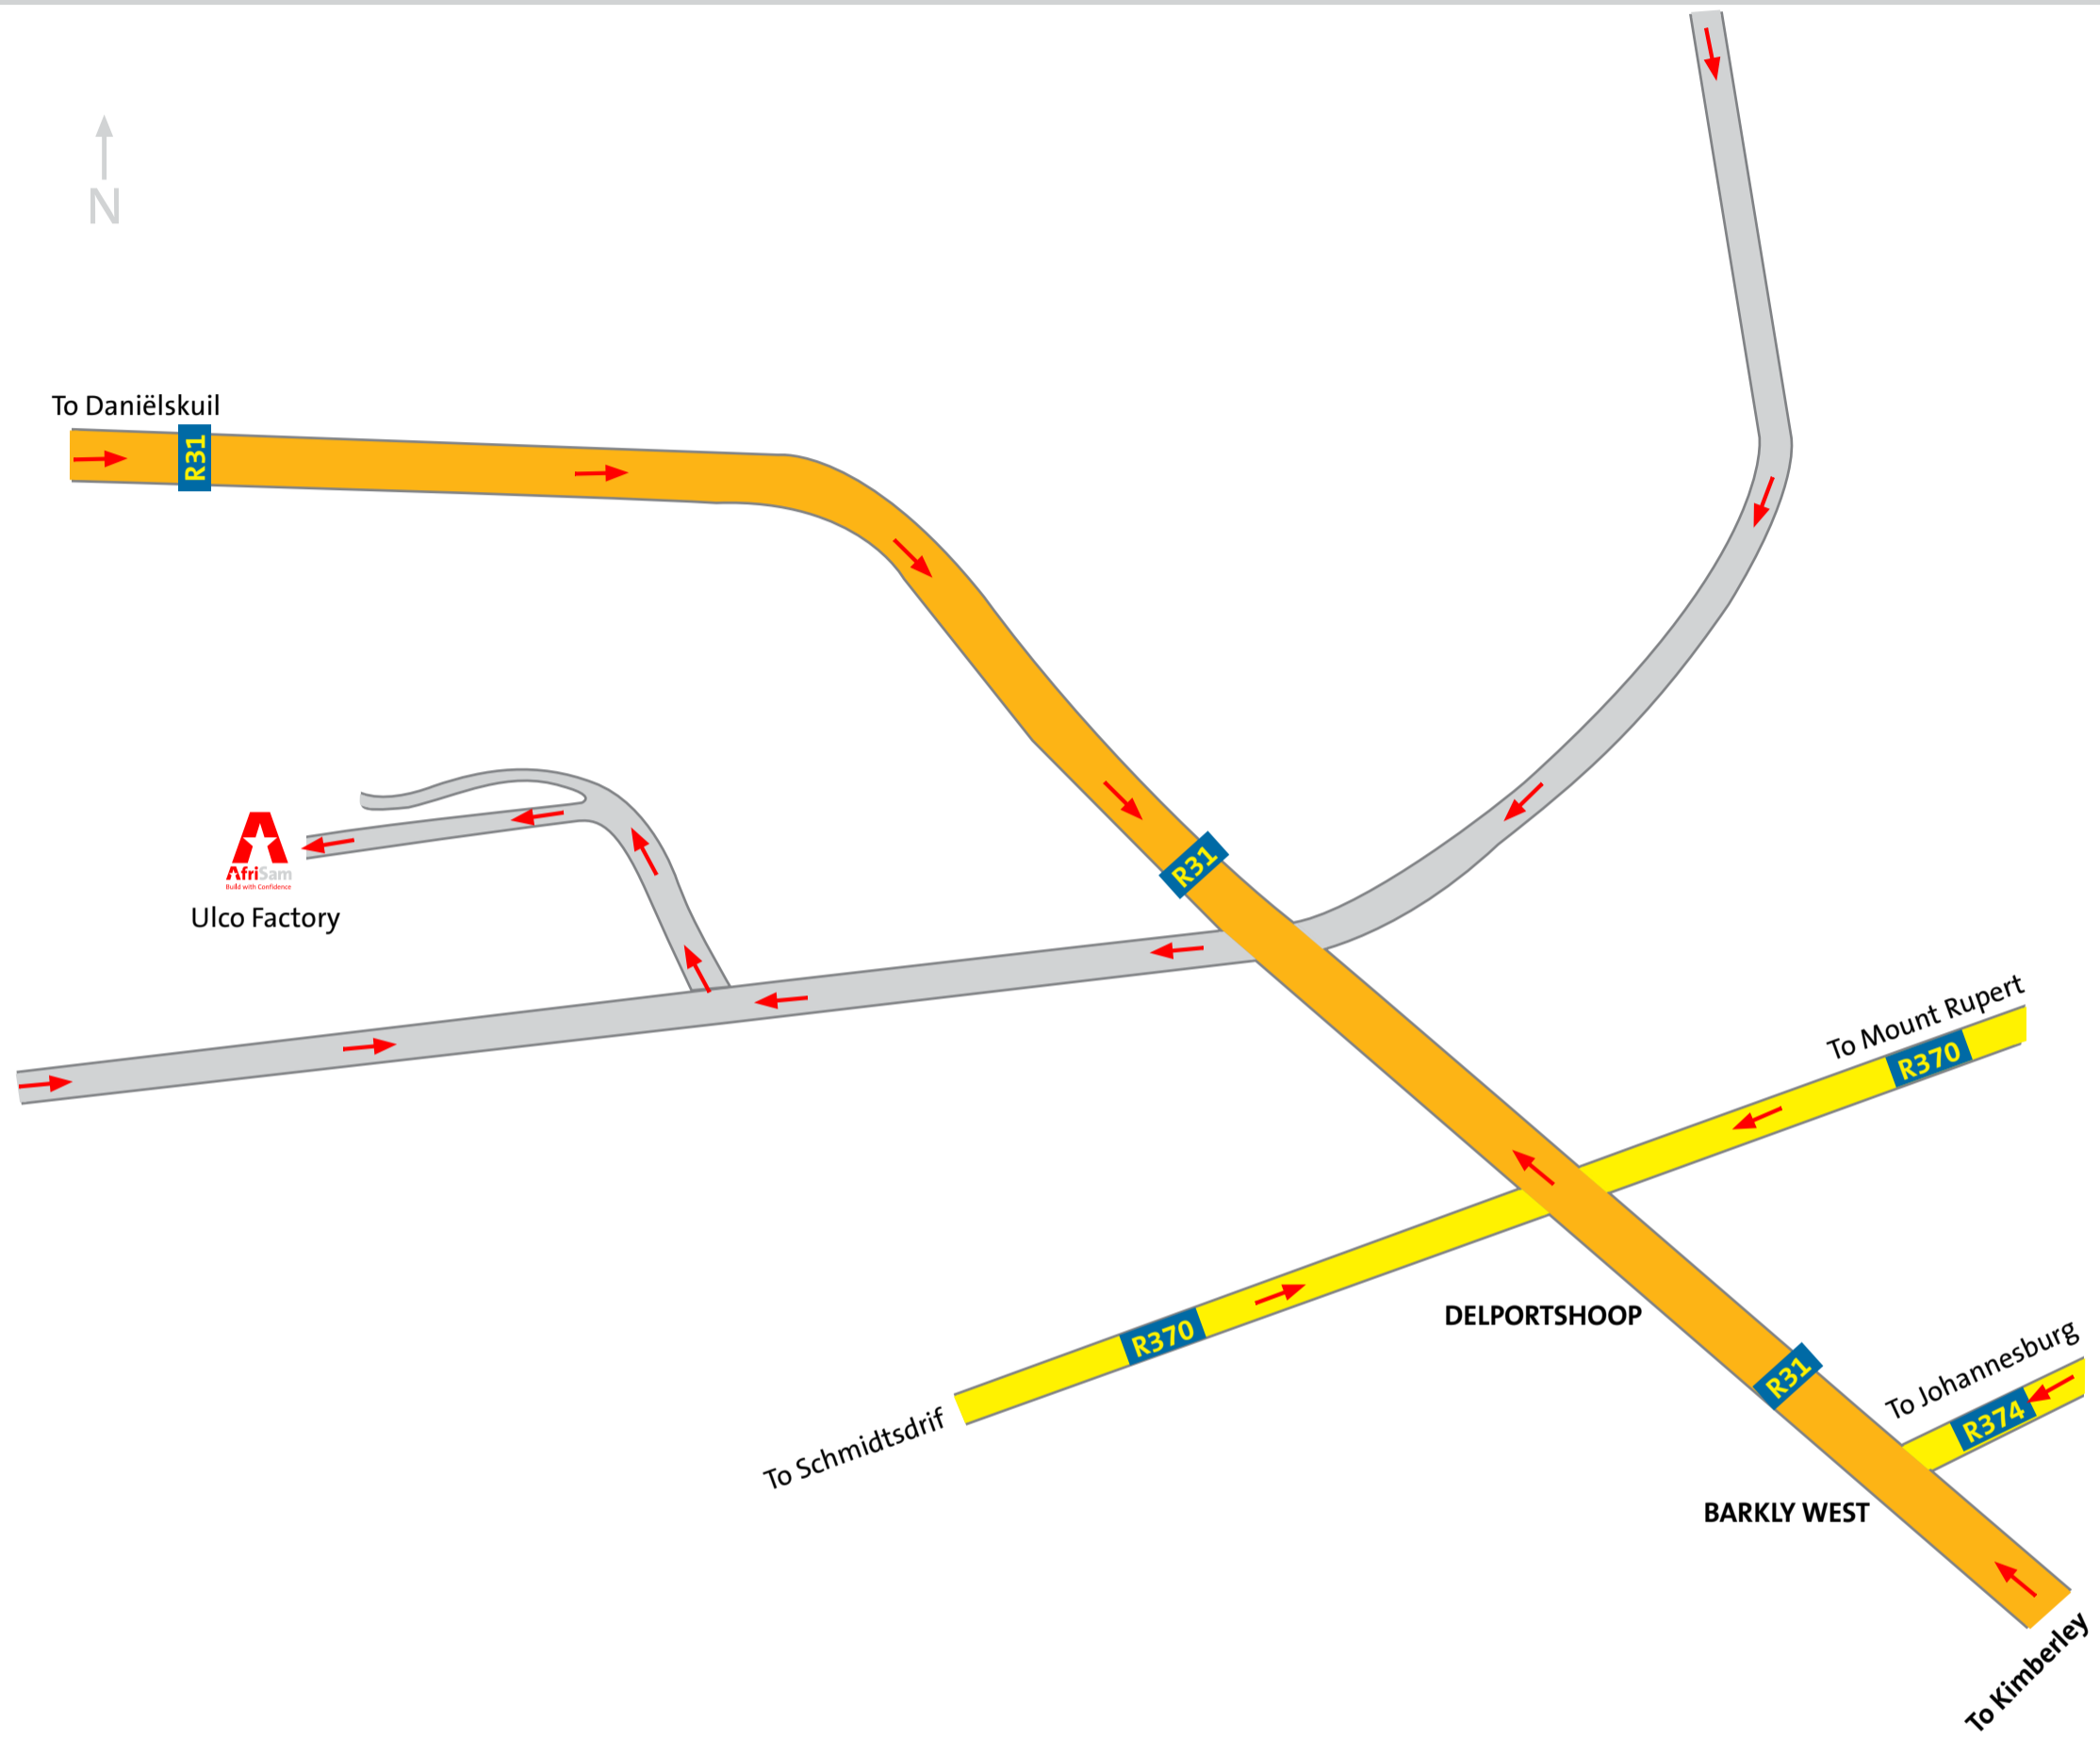

ULCO CEMENT FACTORY MAP

AfriSam Ulco Cement Factory , Work Street, Ulco, 8390, Northern Cape

Tel: 053 562 9100

GPS Coordinates: S28 19 21.0 E24 13 15.8